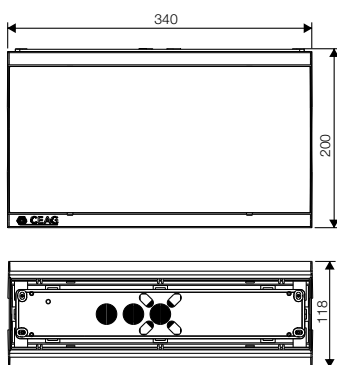

Safety Luminaire and Escape Sign Luminaire Style 22021 CG-S

- Double-sided escape sign luminaire of high quality, UV-resistant, halogen-free plastic
- Modular constructed luminaire series permits combination with various fixing modules
- Includes two transparent covers with simple snap mounting and pictogram foil set
- Simple mounting via quick mounting set (can be pre-assembled) with integrated terminal block for through-wiring
- Optionally available IP54 set (for electronic and light source) for increased sealing requirements for indoor rooms or for protected outdoor areas
- Shortened inspection effort due to CEWA GUARD technology
- Automatic function monitoring of up to 20 luminaires per circuit
- Reduced installation expenditure with STAR technology
- Freely programmable mixed operation of the switching modes per luminaire in one circuit

22021 CG-S
with pictogram foil PR

Viewing distance	32 m
Luminous flux Φ_E/Φ_N at the end of rated operating time	75 %
Housing material	Polycarbonate (850 °C glow wire resistant)
Weight incl. cover	1.10 kg
Housing colour	Grey
Type of mounting	Ceiling mounting
Connection terminals	Loop terminals 3 x 2.5 mm ²
Connection voltage	220 - 240 V, 50/60 Hz 176 - 275 V DC
Current consumption - battery operation (220 V)	30 mA
Power consumption mains operation	16 VA
Permissible temperature range	-10 °C to +40 °C
Light source	8 W/T16, 450 lm

Dimensions in mm

Ordering details

Type	Scope of supply	Order No.
22021 CG-S set acc. to ISO 7010	Luminaire housing with quick-mounting set and cover, with CEWA GUARD monitoring and 20-digit address switch incl. 4 pictogram foils PL, PR, PU and BL 	40071354560
22021 CG-S als IP54-Set gem. ISO 7010	Luminaire housing with quick-mounting set, IP54 set and cover, with CEWA GUARD monitoring and 20-digit address switch incl. 3 pictogram foils PL, PR and PU 	40071354561