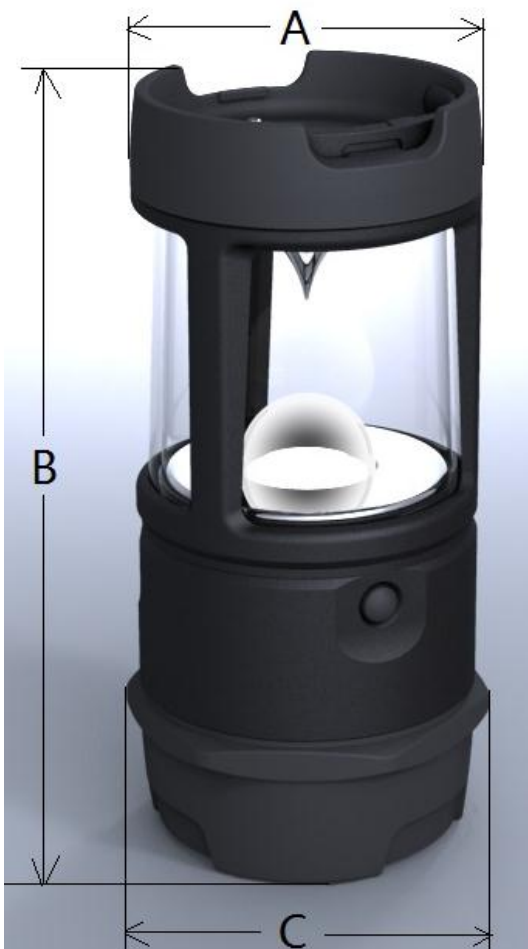

Data Sheet

5W LED Indestructible Lantern 3D

18760

Designation: 18760

Battery Requirement: 3 x D

Bulb required: 6pcs Luxeon Mid-power cool white LED

Luminous intensity: High: 280 lm or 42 cd
Medium: 110 lm or 16 cd
Low: 32 lm or 5 cd

Range: High 13 m / Medium 8 m / Low 4.5 m
(calculated distance at maximum luminous intensity with an illuminance of 0.25lux).

Weight: 715 g (without batteries).

Material: PA (Polyamide)
PC (Polycarbonate)
TPE (Thermoplastic Elastome)
All contact parts made of bronze or nickel plated steel.

Dimensions (mm):	A	215
	B	94
	C	102

Run Time: 42 hours with VARTA HE for High mode
92 hours with VARTA HE for Medium mode
280 hours with VARTA HE for Low mode

Features:

- 6 pcs Luxeon Mid-power cool white LED
- IC control Push switch (High/Medium/Low/Off)
- 4.6 meters (15 feet) impact resistant
- IPX7 water proof
- Ambidextrous handle can be flipped up from either side
- Integrated hook in lantern base
- Extra thick housing & over mould rubber for maximum durability
- Passed extreme temperature shock test
- 10,000 Switch cycle life