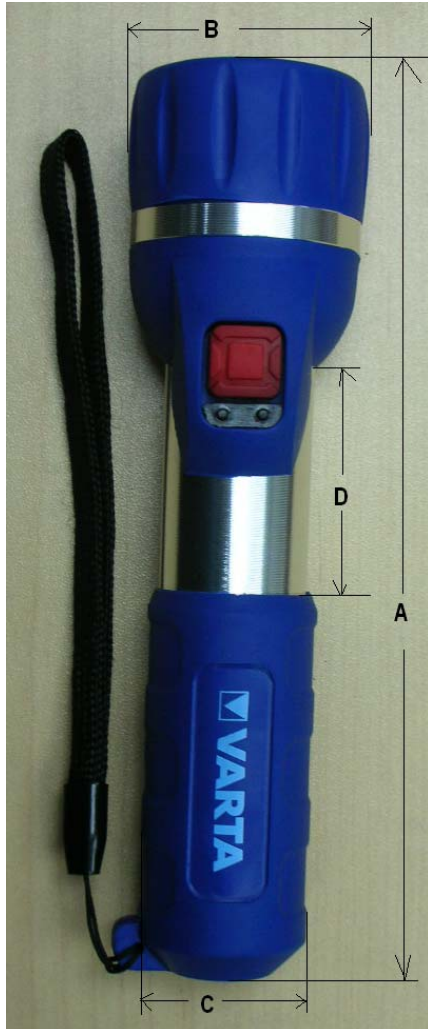

Data Sheet

0.5W LED Daylight 2AA

17651

Designation: 17651 101 421
17651 201 501

Battery Requirement: 2x AA

Bulb required: 1pc Nichia 0.5W white LED

Luminous intensity: 32 lumens or 520 cd

Range: 45m (calculated distance at maximum luminous intensity with an illuminance of 0.25 lux)

Weight: 91g (without batteries)

Material: Aluminum
ABS (Acrylonitrile Butadiene Styrene)
TPR (Thermoplastic Rubber)
HIPS (High impact Polystyrene)
PS (General purpose Polystyrene)
All contact parts made of bronze or nickel plated steel

Dimensions (mm)	A	162
	B	43.5
	C	31
	D	41

Run Time: 6 hours (with VARTA HE)

Features

Super bright 0.5W high performance LED

Push switch (on/off)

1 meter impact resistant

Lanyard

DC/DC regulator

Anti-roll feature

Soft and durable rubber and aluminum grip