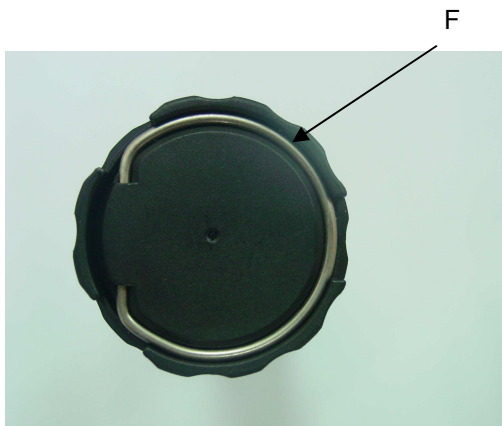

Data Sheet

Profi Light 2C

16623

Designation: 16623 101 401

Battery Requirement: 2x C

Bulb required: Krypton 2.4V, 0.7A

Luminous intensity: 12 lumens or 313 cd

Range: 36m (calculated distance at maximum luminous intensity with an illuminance of 0.25 lux)

Weight: 78g (without batteries)

Material: ABS (Acrylonitrile-Butadiene-Styrene)

GPPS (General Purpose Polystyrene)

TPE

Stainless Steel

Steel

All contact parts made of bronze or nickel plated steel

Dimensions (mm):	A	54
	B	54
	C	172
	D	14
	E	41

Luminous Field: Ø 40.5

Features:

Slide switch (on/off)

Metal hanging ring

Shock protected