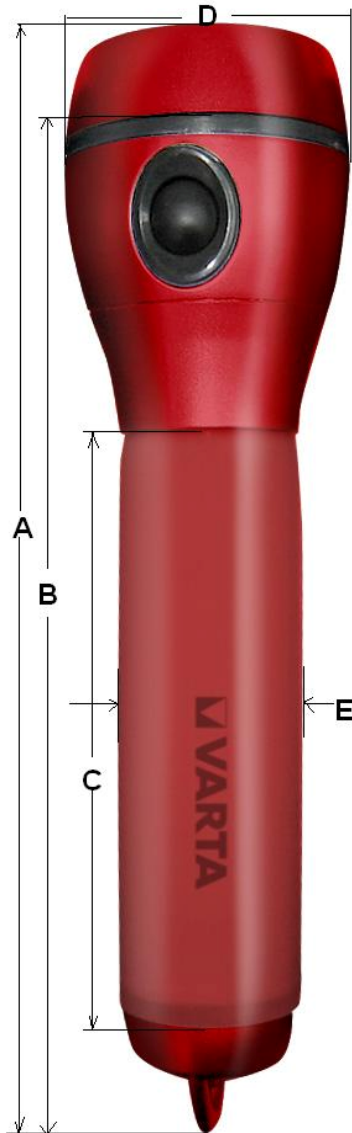

Data Sheet

Gelly LED Light 2AA

16616

Designation: 16616 101 421

Battery Requirement: 2 x AA

Bulb required: Keetat 5mm White LED

Luminous intensity: 5 lumens or 128 cd

Range: 50m (calculated distance at maximum luminous intensity with an illuminance of 0,25lux)

Weight: 83g (without batteries)

Material:

Silicon

SAN (Acrylonitrile Styrene)

ABS (Acrylonitrile Butadiene Styrene)

PP (Polypropylene)

All contact parts made of bronze or brass

Contact spring in the screw cap, nickel plated steel

Dimensions (mm):	A	172
	B	157.5
	C	88.8
	D	45.5
	E	30

Run Time: 50 hours (with VARTA alkaline battery)

Features (Technical)

Push switch (on/off)

Magnifier lens provide long beam

Gelly grip handle

DC/DC regulator