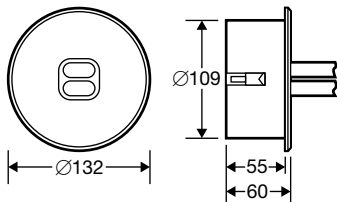

3301 CG-S

Escape sign cube for
3301 CG-S

Viewing distance (mit RZ-Würfel)	20 m
Luminous flux Φ_E/Φ_N at the end of rated operating time	75 %
Housing material	Plastic
Weight incl. cover	2.26 kg
Housing colour	White
Type of mounting	Recessed and surface ceiling mounting
Connection terminals	Loop terminals 2 x 2.5 mm ²
Connection voltage	220 - 240 V, 50/60 Hz 176 V - 275 V DC
Current consumption with battery operation	35 mA (TC-DEL 10 W) 50 mA (TC-DEL 13 W)
Power consumption mains operation	16 VA (TC-DEL 10 W) 23 VA (TC-DEL 13 W)
Permissible ambient temperature	-10 °C to +40 °C
Light source	10-13 W/TC-DEL

Ordering details

Type	Scope of supply	Order No.
3301 CG-S	Luminaire with CEWA GUARD monitoring and 20-digit address switch, without light source, with bezel white, plastic	40071342680

Accessories

Type	Order No.
Cube	Escape sign cube (242 x 227 x 242) acc. to ISO 7010  40071354670
Ceiling tube AP ¹⁾	Additional enclosure for surface mounting 40071342916
Bezel metal RAL 9010	40071345779

¹⁾ not applicable for cube mounting

Dimensions in mm

Ceiling tube

Safety Luminaire and Escape Sign Luminaire 3301 CG-S

Light distribution curve 3301 CG-S

Planning help for 3301 CG-S for E = 1.0 lx (0.5 lx)

Measuring level 0.02 m, maintenance factor MF = 80 %, battery operation, distances in m

Mounting height (m)	Types of mounting	10 W		13 W	
		L1	L2	L1	L2
2.5	Ceiling mounting	4.0 (5.3)	10.6 (13.8)	4.8 (6.2)	12.4 (16.0)
3.0	Escape route centre	4.0 (5.5)	11.0 (14.4)	4.9 (6.5)	13.0 (16.8)
4.0		3.6 (5.6)	11.0 (15.4)	4.8 (6.8)	13.4 (18.0)
5.0		0.1 (5.4)	10.6 (15.6)	4.3 (6.9)	13.6 (18.8)
6.0		0.1 (4.8)	9.0 (15.6)	0.1 (6.7)	13.0 (19.2)
7.0		0.1 (0.1)	2.0 (14.8)	0.1 (6.1)	11.6 (19.0)
3.0	Ceiling mounting	3.4 (4.4)	10.2 (13.2)	3.4 (5.4)	11.8 (15.2)
4.0	Room illumination	2.9 (4.4)	10.8 (14.2)	3.4 (5.4)	12.8 (16.6)
5.0		0.7 (4.4)	11.0 (15.0)	3.4 (5.4)	13.2 (17.6)
6.0		0.7 (3.4)	7.0 (15.4)	0.7 (5.4)	13.4 (18.2)
7.0		0.7 (0.7)	7.6 (15.4)	0.7 (4.4)	9.4 (18.8)