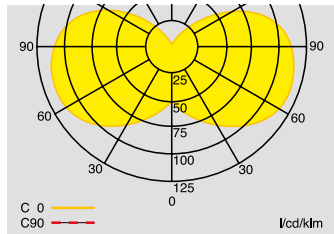

3301 CG-S

Escape sign cube for
3301 CG-S

Viewing distance (mit RZ-Würfel)	20 m
Luminous flux Φ_E/Φ_N at the end of rated operating time	75 %
Housing material	Plastic
Weight incl. cover	2.26 kg
Housing colour	White
Type of mounting	Recessed and surface ceiling mounting
Connection terminals	Loop terminals 2 x 2.5 mm ²
Connection voltage	220 - 240 V, 50/60 Hz 176 V - 275 V DC
Current consumption with battery operation	35 mA (TC-DEL 10 W) 50 mA (TC-DEL 13 W)
Power consumption mains operation	16 VA (TC-DEL 10 W) 23 VA (TC-DEL 13 W)
Permissible ambient temperature	-10 °C to +40 °C
Light source	10-13 W/TC-DEL

Ordering details

Type	Scope of supply	Order No.
3301 CG-S	Luminaire with CEWA GUARD monitoring and 20-digit address switch, without light source, with bezel white, plastic	40071342680

Accessories

Type	Order No.
Cube	Escape sign cube (242 x 227 x 242) acc. to ISO 7010  40071354670
Ceiling tube AP ¹⁾	Additional enclosure for surface mounting 40071342916
Bezel metal RAL 9010	40071345779

¹⁾ not applicable for cube mounting

Dimensions in mm

Ceiling tube

Safety Luminaire and Escape Sign Luminaire 3301 CG-S

Light distribution curve 3301 CG-S

Planning help for 3301 CG-S for E = 1.0 lx (0.5 lx)