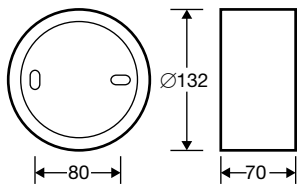

3301 CG-S

Escape sign cube for
3301 CG-S

Viewing distance (mit RZ-Würfel)	20 m
Luminous flux Φ_E/Φ_N at the end of rated operating time	75 %
Housing material	Plastic
Weight incl. cover	2.26 kg
Housing colour	White
Type of mounting	Recessed and surface ceiling mounting
Connection terminals	Loop terminals 2 x 2.5 mm ²
Connection voltage	220 - 240 V, 50/60 Hz 176 V - 275 V DC
Current consumption with battery operation	35 mA (TC-DEL 10 W) 50 mA (TC-DEL 13 W)
Power consumption mains operation	16 VA (TC-DEL 10 W) 23 VA (TC-DEL 13 W)
Permissible ambient temperature	-10 °C to +40 °C
Light source	10-13 W/TC-DEL

Ordering details

Type	Scope of supply	Order No.
3301 CG-S	Luminaire with CEWA GUARD monitoring and 20-digit address switch, without light source, with bezel white, plastic	40071342680

Accessories

Type	Order No.
Cube	Escape sign cube (242 x 227 x 242) acc. to ISO 7010  40071354670
Ceiling tube AP ¹⁾	Additional enclosure for surface mounting 40071342916
Bezel metal RAL 9010	40071345779

¹⁾ not applicable for cube mounting

Dimensions in mm

Ceiling tube

Safety Luminaire and Escape Sign Luminaire 3301 CG-S

Light distribution curve 3301 CG-S

Planning help for 3301 CG-S for E = 1.0 lx (0.5 lx)

Measuring level 0.02 m, maintenance factor MF = 80 %, battery operation, distances in m

Mounting height (m)	Types of mounting	10 W		13 W	
		L1	L2	L1	L2
2.5	Ceiling mounting	4.0 (5.3)	10.6 (13.8)	4.8 (6.2)	12.4 (16.0)
3.0	Escape route centre	4.0 (5.5)	11.0 (14.4)	4.9 (6.5)	13.0 (16.8)
4.0		3.6 (5.6)	11.0 (15.4)	4.8 (6.8)	13.4 (18.0)
5.0		0.1 (5.4)	10.6 (15.6)	4.3 (6.9)	13.6 (18.8)
6.0		0.1 (4.8)	9.0 (15.6)	0.1 (6.7)	13.0 (19.2)
7.0		0.1 (0.1)	2.0 (14.8)	0.1 (6.1)	11.6 (19.0)
3.0	Ceiling mounting	3.4 (4.4)	10.2 (13.2)	3.4 (5.4)	11.8 (15.2)
4.0	Room illumination	2.9 (4.4)	10.8 (14.2)	3.4 (5.4)	12.8 (16.6)
5.0		0.7 (4.4)	11.0 (15.0)	3.4 (5.4)	13.2 (17.6)
6.0		0.7 (3.4)	7.0 (15.4)	0.7 (5.4)	13.4 (18.2)
7.0		0.7 (0.7)	7.6 (15.4)	0.7 (4.4)	9.4 (18.8)