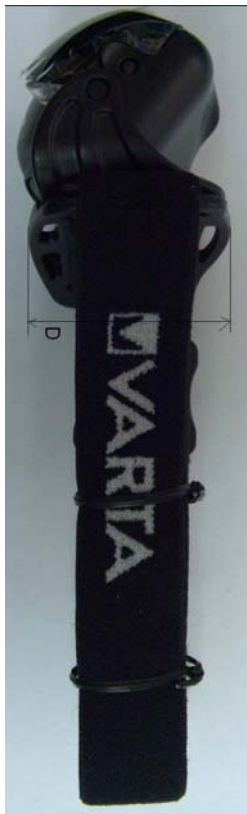

Data Sheet

1W LED Sports Head Light 2AAA

18632

Designation:	18632 101 421
Battery Requirement:	2x AAA
Bulb required:	CREE Q2 cool white LED
Luminous intensity:	High: 80 lm or 2040 cd Low: 15 lm or 450 cd
Range:	90m (calculated distance at maximum luminous intensity with an illuminance of 0.25 lux)
Weight:	58 g (without batteries)

Material:	PC (Polycarbonate)
	PMMA (Polymethyl Methacrylate)
	EVA (Ethylene-Vinyl Acetate)
	All contact parts made of bronze or nickel plated steel

Dimensions (mm):	A	65
	B	40
	C	100
	D	62.5

Run Time:	High mode: 2 hours
	Low mode: 16 hours
	Strobe: 6 hours

Features:	
	Push switch: high/low /off or press 2 seconds for flashing
	Swivel flood lens provides flood lighting
	Swivel red lens provides red flood lighting
	DC/DC regulator provides consistent light output throughout entire battery lifetime
	Swivel head
	Water resistant
	Impact resistant