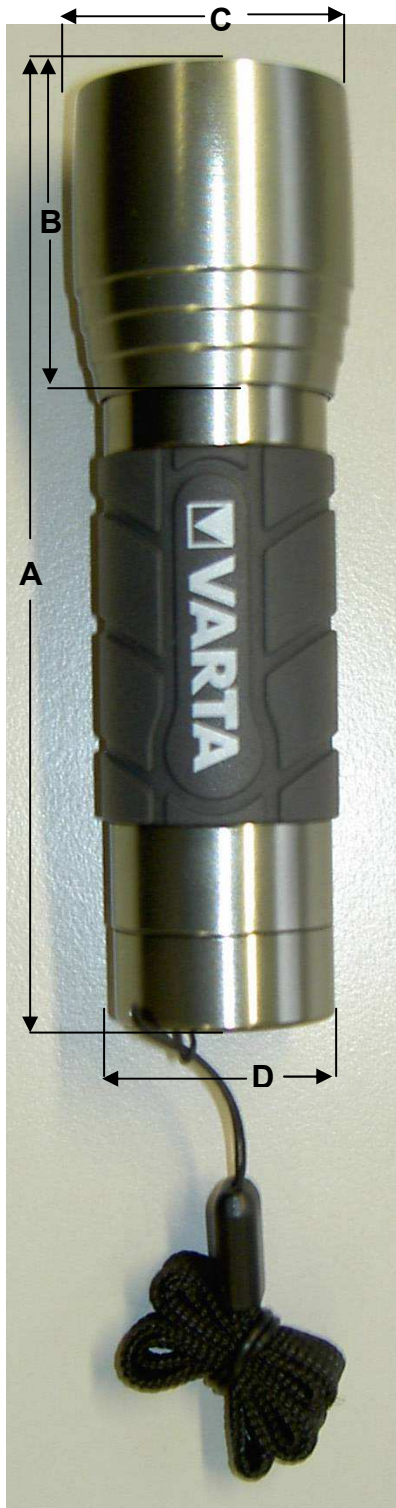

Data Sheet

1W LED Outdoor Pro 3AAA

17628

Designation:	17628 101 421
Battery Requirement:	3 x AAA
Bulb required:	Taiwanese Profi Light 1W HP LED
Luminous intensity:	High mode: 80 lumens or 553 cd Low mode: 30 lumens
Range:	50 m (calculated distance at maximum luminous intensity with an illuminance of 0.25 lux)
Weight:	102g (without batteries)

Material:	Aluminium (Anodized) Silicon rubber ABS (Acrylonitrile Butadiene Styrene) PC (Polycarbonate) All contact parts made of aluminium or steel Contact spring nickel or Zinc plated steel
------------------	---

Dimensions (mm):	A	114.4
	B	37,9
	C	35,1
	D	27,5

Run Time:	5 hours (with VARTA alkaline batteries on high mode) 20 hours (with VARTA alkaline batteries on low mode)
------------------	--

Features (Technical)

- Push switch (low/high/off)
- Silicon rubber
- 9 feet impact resistant
- Water resistant
- Lanyard